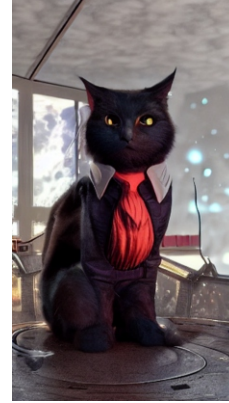

Seed 1300802031

Strength: 85