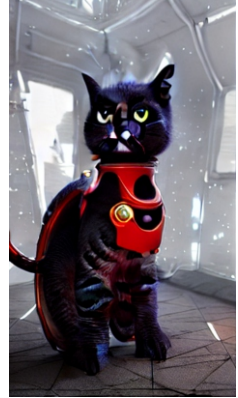

Steps: 75

Text Guidance Scale: 5

Text Guidance Scale: 7.5

Text Guidance Scale: 15

Text Guidance Scale: 20

Text Guidance Scale: 25

Strength: 50
Steps: 30